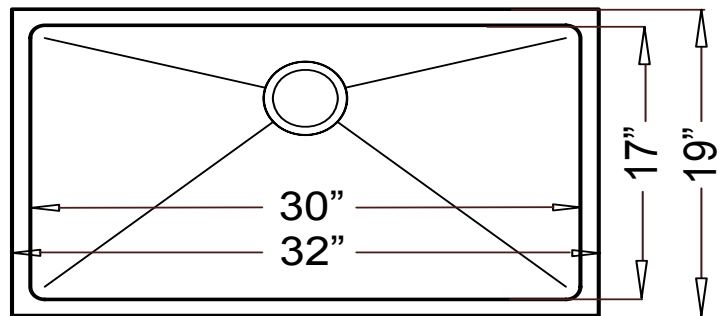

- UPC Certified

Product Specification

This handmade farmhouse sink shall be a single compartment with rectangular bowl, featuring square inside corners. It shall be 32" in length and 19" in width, with a bowl depth of 10". Sink shall be made of 15 gauge stainless steel. Sink shall include installation hardware.

TECHNICAL INFORMATION

Fixture*	
Basin Area	30" x 17"
Water Depth	10"
Drain Hole	3-5/8" D
*Approximate measurements for comparison only.	

Product Image

Front View

Top View

Product Diagram