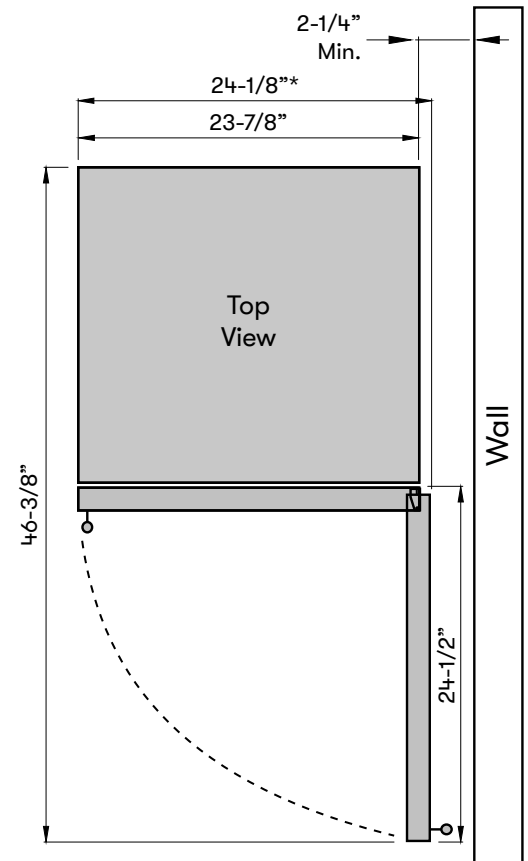

# UBV24C01AG

single zone beverage cooler

\*For flush-mount cabinet installations

<b>MODEL</b>	UBV24C01AG
<b>SIZE</b>	24"
<b>DIMENSIONS</b>	23.9"W x 34.5"H x 23.7"D
<b>WEIGHT</b>	114lbs.
<b>INSTALLATION TYPE</b>	compact / built-in / freestanding
<b>FEATURES</b>	
capacity	8 bottles (750 ml), 110 12oz cans
volume	5.3 cu/ft
temperature range	34° - 50° F
door finish	304-grade stainless + glass
cabinet finish	black
interior finish	black
field-reversible door	yes
door glass	dual-pane, low-e argon filled
shelving - wood	1 full-extension, black wood rack w/ stainless steel trim
shelving - beverage	2 adjustable, transparent-gray glass shelves w/ airflow openings
controls	electronic capacitive touch
lighting	3-color led
door open alarm	yes, after 3 minutes
air filtration	yes, w/ carbon filter
<b>ACCESSORIES</b>	
pro handle kit	PRHAN-C001
glass shelf	50150001
<b>AC POWER</b>	115V, 60Hz at Max. 1.5A