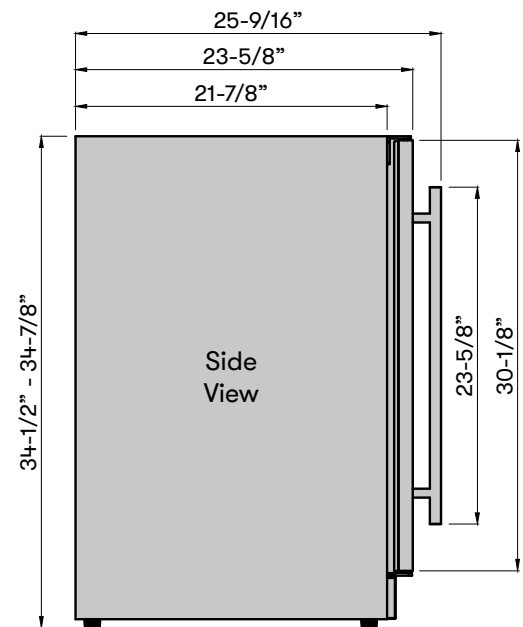

# UBV24C01AG

single zone beverage cooler

\*For flush-mount cabinet installations

<b>MODEL</b>	UBV24C01AG
<b>SIZE</b>	24"
<b>DIMENSIONS</b>	23.9"W x 34.5"H x 23.7"D
<b>WEIGHT</b>	114lbs.
<b>INSTALLATION TYPE</b>	compact / built-in / freestanding
<b>FEATURES</b>	
capacity	8 bottles (750 ml), 110 12oz cans
volume	5.3 cu/ft
temperature range	34° - 50° F
door finish	304-grade stainless + glass
cabinet finish	black
interior finish	black
field-reversible door	yes
door glass	dual-pane, low-e argon filled
shelving - wood	1 full-extension, black wood rack w/ stainless steel trim
shelving - beverage	2 adjustable, transparent-gray glass shelves w/ airflow openings
controls	electronic capacitive touch
lighting	3-color led
door open alarm	yes, after 3 minutes
air filtration	yes, w/ carbon filter
<b>ACCESSORIES</b>	
pro handle kit	PRHAN-C001
glass shelf	50150001
<b>AC POWER</b>	115V, 60Hz at Max. 1.5A