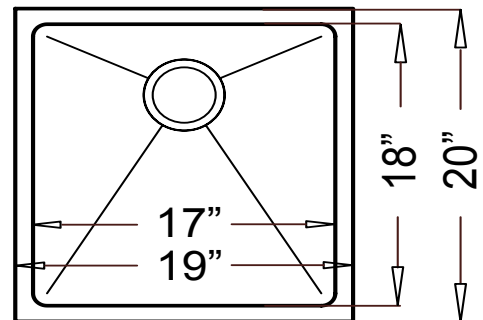

Undercounter Kitchen

--- Dimensions ---

Outer

19" x 20" x 10"

Inner

17" x 18" x 10"

Model	Minimum Sink Base	Colors / Finishes
YS1920R-10	24 inches	N/A

Included Components

- UPC Certified

Product Specification

This handmade farmhouse sink shall be a single compartment with rectangular bowl, featuring square inside corners. It shall be 19" in length and 20" in width, with a bowl depth of 10". Sink shall be made of 15 gauge stainless steel. Sink shall include installation hardware.

TECHNICAL INFORMATION

Fixture*	
Basin Area	17" x 18"
Water Depth	10"
Drain Hole	3-5/8" D
*Approximate measurements for comparison only.	

Product Image

Front View

Top View

Product Diagram