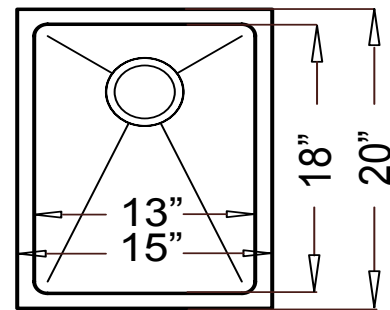

#### Product Specification

This handmade farmhouse sink shall be a single compartment with rectangular bowl, featuring square inside corners. It shall be 15" in length and 20" in width, with a bowl depth of 10". Sink shall be made of 15 gauge stainless steel.

**TECHNICAL INFORMATION**

Fixture*	
Basin Area	13" x 18"
Water Depth	10"
Drain Hole	3-5/8" D
*Approximate measurements for comparison only.	

**Product Image**

**Front View**

**Top View**

**Product Diagram**