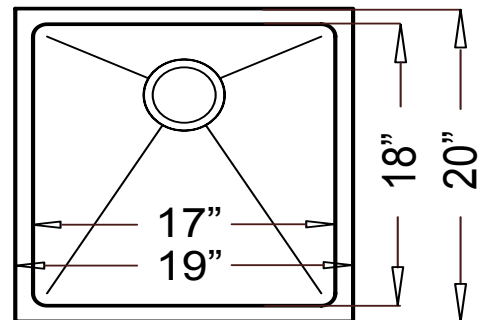

Farmhouse Kitchen

--- Dimensions ---
 Outer
 19" x 20" x 10"
 Inner
 17" x 18" x 10"

Model	Minimum Sink Base	Colors / Finishes
YS1920-10	24 inches	N/A

Included Components

- Mounting Clips
- Cut-out template

This handmade farmhouse sink shall be a single compartment with rectangular bowl, featuring square inside corners. It shall be 19" in length and 20" in width, with a bowl depth of 10". Sink shall be made of 15 gauge stainless steel. Sink shall include installation hardware.

TECHNICAL INFORMATION

Fixture*	
Basin Area	17" x 18"
Water Depth	10"
Drain Hole	3-5/8" D
*Approximate measurements for comparison only.	

Product Image

Front View

Top View

Product Diagram