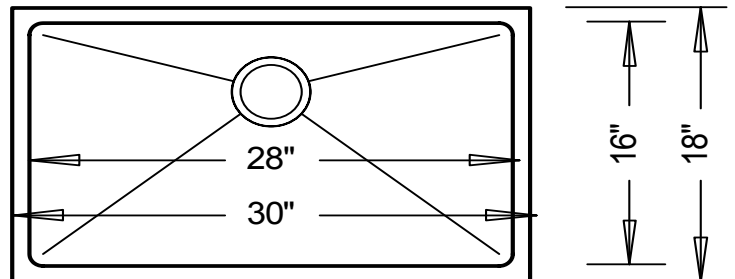

#### Product Specification

This handmade farmhouse sink shall be a single compartment with rectangular bowl, featuring square inside corners. It shall be 30" in length and 18" in width, with a bowl depth of 10". Sink shall be made of 15 gauge stainless steel.

## TECHNICAL INFORMATION

Fixture*	
Basin Area	28" x 16"
Water Depth	10"
Drain Hole	3-5/8" D
*Approximate measurements for comparison only.	

Product Image

Front View

Top View

Product Diagram