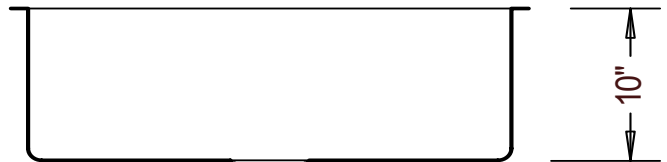

#### Product Specification

This handmade farmhouse sink shall be a single compartment with rectangular bowl, featuring square inside corners. It shall be 30" in length and 18" in width, with a bowl depth of 10". Sink shall be made of 15 gauge stainless steel.

## TECHNICAL INFORMATION

Fixture*	
Basin Area	28" x 16"
Water Depth	10"
Drain Hole	3-5/8" D
*Approximate measurements for comparison only.	

Product Image

Front View

Top View

Product Diagram