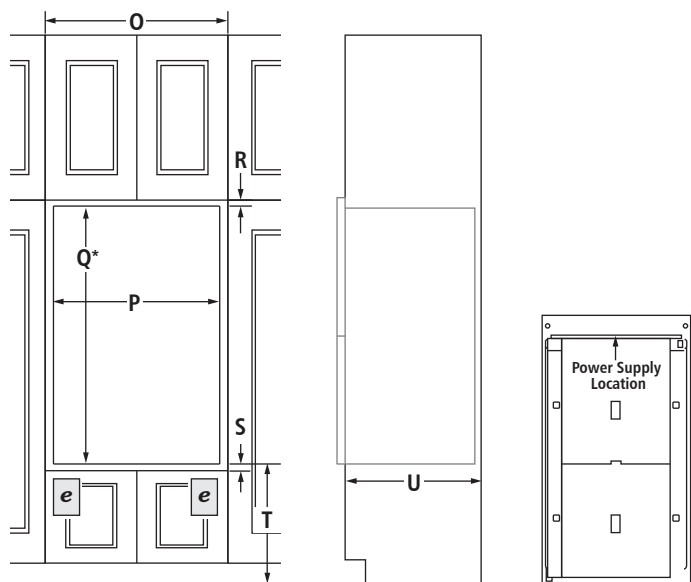

* App features and functionality subject to change. Subject to terms of use and privacy policy at jennair.com/connect. Data rates may apply.

JENN-AIR®

JJW3830D

IMPORTANT: Dimensional specifications are provided for planning purposes only. **Do not make any cutouts based on this information.** Refer to the Installation or Use & Care Guide *before* selecting cabinetry, verifying electrical/gas connections, making cutouts or beginning installation. All Jenn-Air® appliances are appropriately UL, CUL or CSA approved.

PRODUCT DIMENSIONS

FRONT VIEW

TOP VIEW

OPENING/CLEARANCE DIMENSIONS

FRONT VIEW

SIDE VIEW

BACK VIEW

MODEL #	JJW3830D	
	in	cm

PRODUCT DIMENSIONS			
A	Height to top of each handle Pro-Style® Stainless	30	76.2
	Euro-Style Stainless	30	76.2
	Floating Glass	29 ¹⁵ / ₁₆	76.1
B	Height of control panel	5 ¹ / ₂	14.0
C	Space between control panel and door	⁷ / ₁₆	1.1
D	Height to top of handle Pro-Style® Stainless	21 ¹¹ / ₁₆	55.0
	Euro-Style (color-coordinating)	21 ⁷ / ₁₆	54.4
E	Height of door	22 ⁷ / ₈	56.2
F	Space between doors	¹ / ₁₆	1.7
G	Height of trim	1 ¹¹ / ₁₆	4.3
H	Overall height	53 ³ / ₈	133.0
I	Width of recessed oven	28 ⁷ / ₁₆	72.2
J	Width of conduit channel	2 ¹ / ₂	6.3
K	Depth of recessed oven	23 ³ / ₈	58.7
L	Depth with doors	24 ³ / ₁₆	61.8
M	Depth with handles Pro-Style® Stainless	26 ⁵ / ₁₆	66.9
	Euro-Style (color-coordinating)	25 ⁵ / ₁₆	64.3
N	Depth with door fully open	45 ³ / ₈	115.3

* Will fit cutout height from 49¹/₂" (125.7 cm) to 52³/₁₆" (132.6 cm).