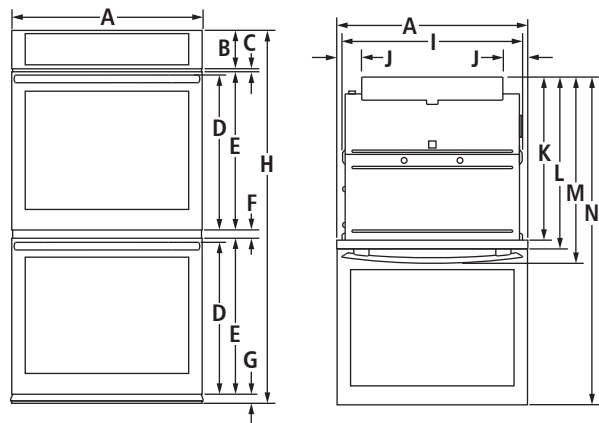

* App features and functionality subject to change. Subject to terms of use and privacy policy at jennair.com/connect. Data rates may apply.

JENN-AIR®

JJW3830D

IMPORTANT: Dimensional specifications are provided for planning purposes only. **Do not make any cutouts based on this information.** Refer to the Installation or Use & Care Guide *before* selecting cabinetry, verifying electrical/gas connections, making cutouts or beginning installation. All Jenn-Air® appliances are appropriately UL, CUL or CSA approved.

PRODUCT DIMENSIONS

FRONT VIEW

TOP VIEW

OPENING/CLEARANCE DIMENSIONS

FRONT VIEW

SIDE VIEW

BACK VIEW

MODEL #	JJW3830D	
	in	cm

PRODUCT DIMENSIONS			
A	Height to top of each handle Pro-Style® Stainless	30	76.2
	Euro-Style Stainless	30	76.2
	Floating Glass	29 ¹⁵ / ₁₆	76.1
B	Height of control panel	5 ¹ / ₂	14.0
C	Space between control panel and door	⁷ / ₁₆	1.1
D	Height to top of handle Pro-Style® Stainless	21 ¹¹ / ₁₆	55.0
	Euro-Style (color-coordinating)	21 ⁷ / ₁₆	54.4
E	Height of door	22 ⁷ / ₈	56.2
F	Space between doors	¹ / ₁₆	1.7
G	Height of trim	1 ¹¹ / ₁₆	4.3
H	Overall height	53 ³ / ₈	133.0
I	Width of recessed oven	28 ⁷ / ₁₆	72.2
J	Width of conduit channel	2 ¹ / ₂	6.3
K	Depth of recessed oven	23 ³ / ₈	58.7
L	Depth with doors	24 ³ / ₁₆	61.8
M	Depth with handles Pro-Style® Stainless	26 ⁵ / ₁₆	66.9
	Euro-Style (color-coordinating)	25 ⁵ / ₁₆	64.3
N	Depth with door fully open	45 ³ / ₈	115.3