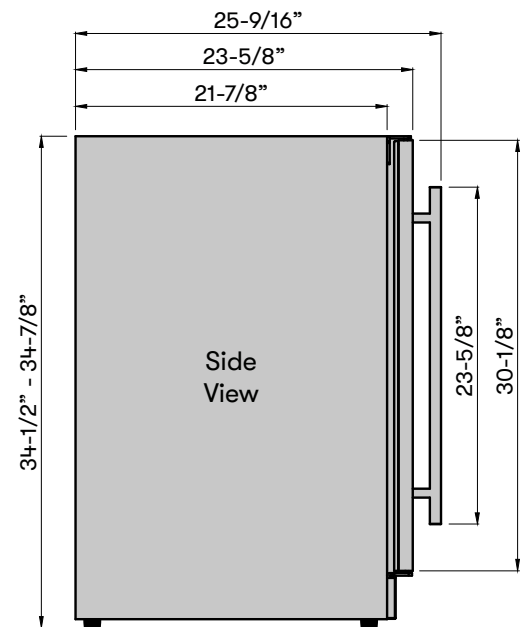

# UWN24C01AG

single zone wine cooler

\*For flush-mount cabinet installations

<b>MODEL</b>	UWN24C01AG
<b>SIZE</b>	24"
<b>DIMENSIONS</b>	23.9"W x 34.5"H x 23.7"D
<b>WEIGHT</b>	123lbs.
<b>INSTALLATION TYPE</b>	compact / built-in / freestanding
<b>FEATURES</b>	
capacity	54 bottles (750 ml)
volume	5.5 cu/ft
temperature range	40° - 65° F
door finish	304-grade stainless + glass
cabinet finish	black
interior finish	black
field-reversible door	yes
door glass	dual-pane, low-e argon filled
shelving	6 full-extension, black wood rack w/ stainless steel trim
controls	electronic capacitive touch
lighting	3-color led
door open alarm	yes, after 3 minutes
air filtration	yes, w/ carbon filter
<b>ACCESSORIES</b>	
pro handle kit	PRHAN-C001
<b>AC POWER</b>	115V, 60Hz at Max. 1.5A