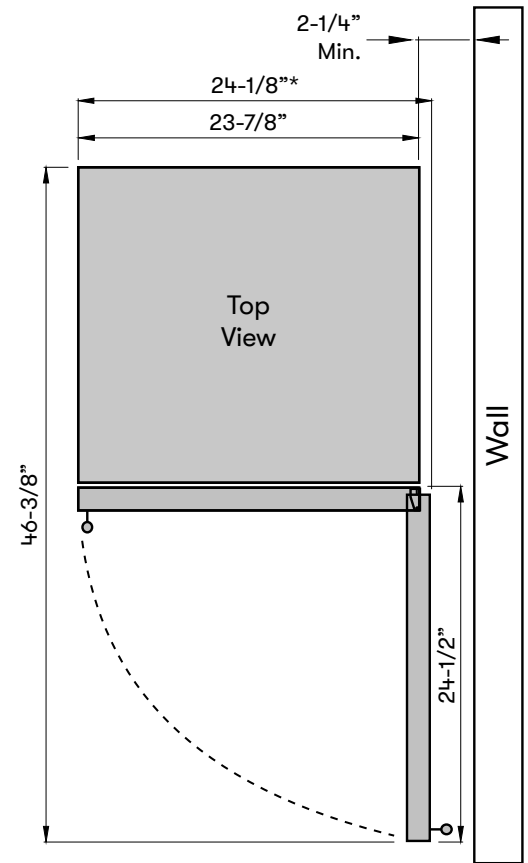

# UWN24C01AG

single zone wine cooler

\*For flush-mount cabinet installations

<b>MODEL</b>	UWN24C01AG
<b>SIZE</b>	24"
<b>DIMENSIONS</b>	23.9"W x 34.5"H x 23.7"D
<b>WEIGHT</b>	123lbs.
<b>INSTALLATION TYPE</b>	compact / built-in / freestanding
<b>FEATURES</b>	
capacity	54 bottles (750 ml)
volume	5.5 cu/ft
temperature range	40° - 65° F
door finish	304-grade stainless + glass
cabinet finish	black
interior finish	black
field-reversible door	yes
door glass	dual-pane, low-e argon filled
shelving	6 full-extension, black wood rack w/ stainless steel trim
controls	electronic capacitive touch
lighting	3-color led
door open alarm	yes, after 3 minutes
air filtration	yes, w/ carbon filter
<b>ACCESSORIES</b>	
pro handle kit	PRHAN-C001
<b>AC POWER</b>	115V, 60Hz at Max. 1.5A