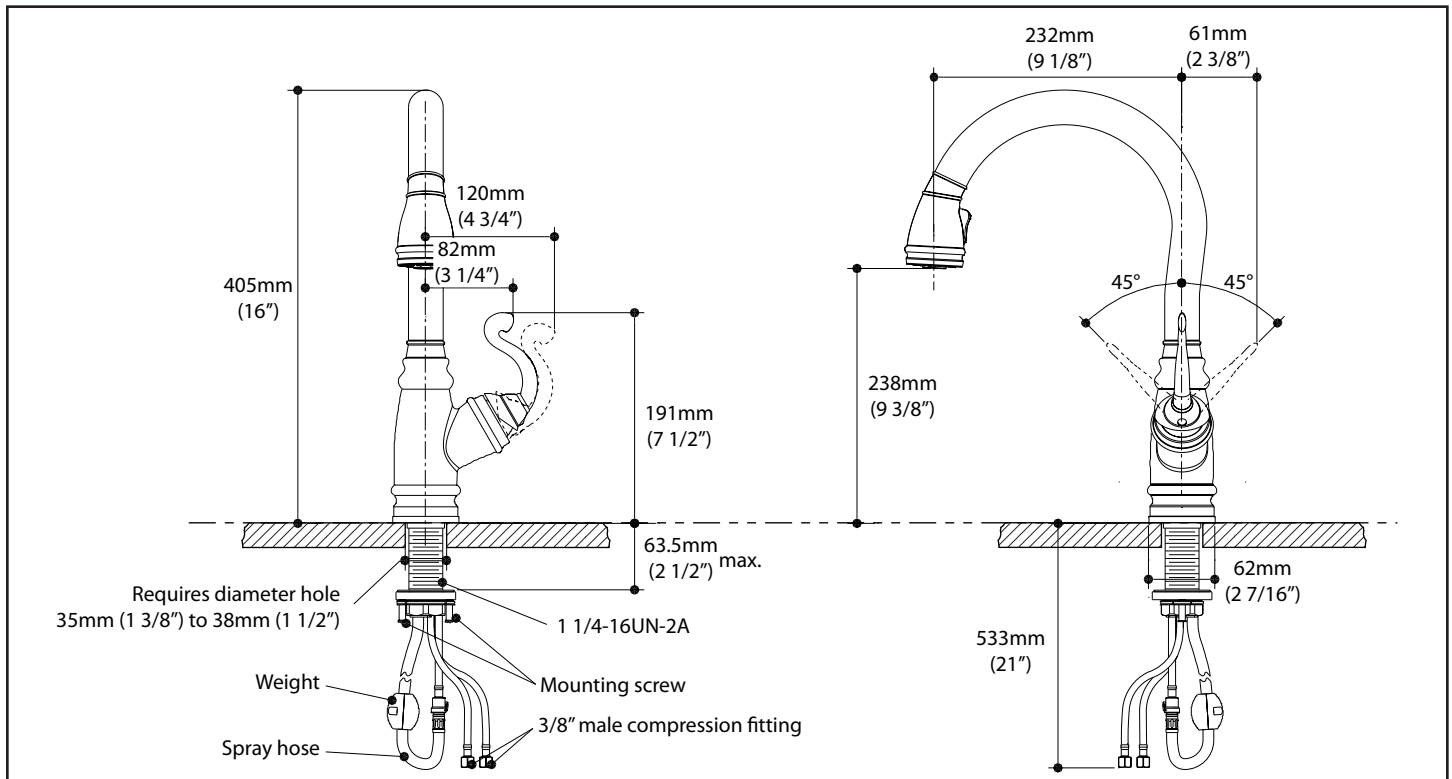

MONARK *diver*^{TM}

KF1032

Single handle Pull Down kitchen faucet

SPECIFICATIONS

Description

- Solid brass construction
- Ceramic disc cartridge
- Ergonomic Pull down spray
  2 modes, regular stream or spray
- 3/8" Stainless Steel braided flexible supplies
- 360° swivel spout
- High quality 60" nylon hose with ball joint
- Single hole installation
- Integral check valves
- Quick installation system

Colors (Finishes)

- Chrome: KF1032-110
- Stainless Steel PVD*: KF1032-130

Packaging

- Dimensions: 645mm x 420mm x 90mm
  (25 3/8" x 16 5/8" x 3 1/2")
- Volume : 0.85 pi³ (0.024 m³)
- Total weight: 4.42 kg (9.74 lbs)

Certifications

Specified model meets or exceeds the following.

- ASME A112.18.1 / CSA B125.1
- ADA
- NSF 61

Maximum flow rate

- 8.3 liters/min. (2.2 gallons/min.)

Accessories

- Deck plate 266mm (10 1/2")
  Add 11mm (7/16") height when installed with deck plate.

- Chrome: AC1000-110
- Stainless Steel PVD*: AC1000-130

Installation Notes

- Install this product according to the installation guide

WARRANTY

The Kalia faucets carries a limited LIFETIME warranty to be free of defects in material and workmanship for normal residential use.

*PVD : Physical Vapor Deposit

Kalia inc.
1355, 2e Rue
Sainte-Marie (Québec)
Canada G6E 1G9

Tel.: 1-418-387-9090
1 877 GO KALIA (1-877-465-2542)
Fax: 1-418-387-9089
www.kaliastyle.com