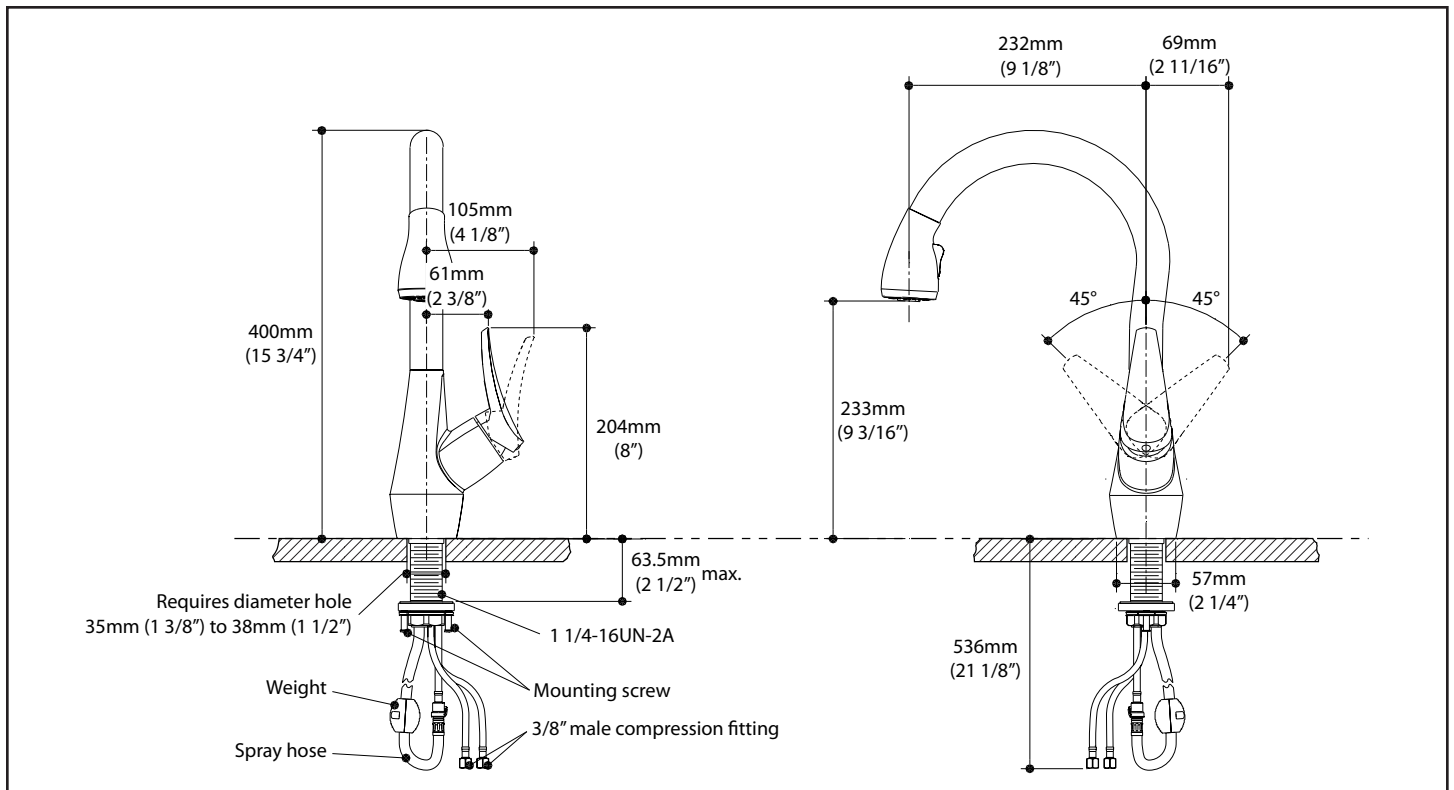

WARRANTY

The Kalia faucets carries a limited LIFETIME warranty to be free of defects in material and workmanship for normal residential use.