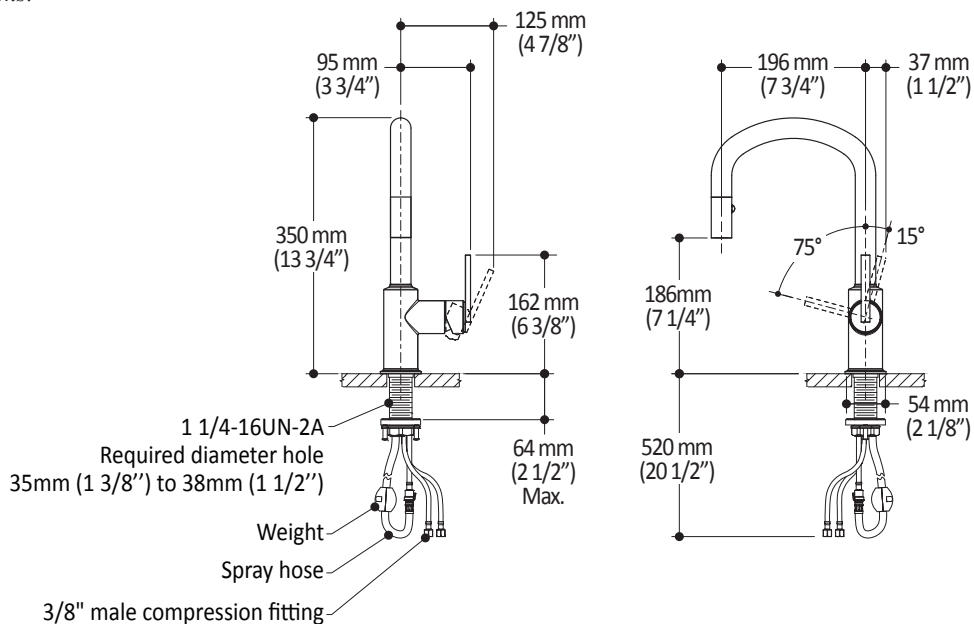

WARRANTY

Kalia Inc. guarantees all aspects of its products to be free of defects in material and workmanship for normal residential use. **Refer to the warranty included with the Kalia products for details.**

Product dimensions: