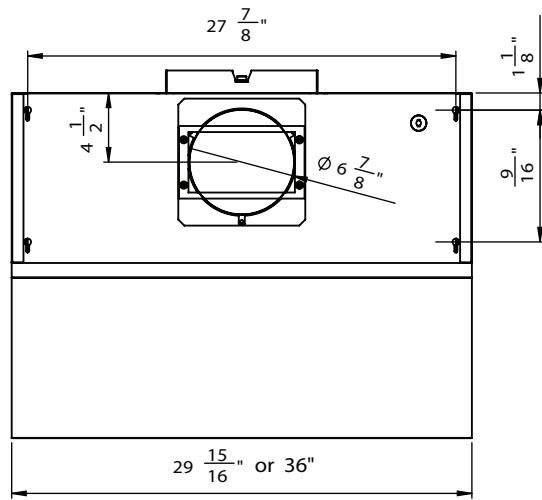

RH701

TOP

SIDE

BACK

| | RH70130AS | RH70136AS |
|------------------------------|--------------------------|--------------------------|
| SIZE | 30" | 36" |
| NET WIDTH | 29-15/16" | 36" |
| PERFORMANCE | | |
| Blower CFM, Max. | 600 | 600 |
| Sones, Max. | 6 | 6 |
| COLOR | | |
| Stainless Steel | Stainless Steel | Stainless Steel |
| FEATURES | | |
| Controls | Mechanical Dial | Mechanical Dial |
| Speed Levels | 3 | 3 |
| Delay Off | No | No |
| Lighting | Halogen, 50W x2 | Halogen, 50W x2 |
| Dual Level Lighting | Yes | Yes |
| Filters | Professional Baffle | Professional Baffle |
| Recirculating Option | No | No |
| Extens on Duct Cover Option | N/A | N/A |
| DUCT SPECIFICATIONS | | |
| Internal Blower - Vertical | 7" round | 7" round |
| Internal Blower - Horizontal | 3-1/4" x 10" rectangular | 3-1/4" x 10" rectangular |
| AC INPUT | 120V - 60Hz | 120V - 60Hz |
| AC POWER | 380W, 3.2A | 380W, 3.2A |
| MOUNTING HEIGHT* | 26" - 36" | 26" - 36" |

*Mounting height refers to distance between top of a 36" tall cooking surface and bottom of hood.