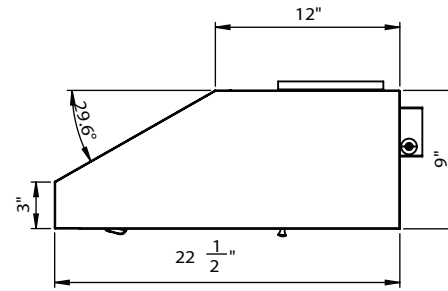

RH701

TOP

SIDE

BACK

| | RH70130AS | RH70136AS |
|------------------------------|--------------------------|--------------------------|
| SIZE | 30" | 36" |
| NET WIDTH | 29-15/16" | 36" |
| PERFORMANCE | | |
| Blower CFM, Max. | 600 | 600 |
| Sones, Max. | 6 | 6 |
| COLOR | | |
| Stainless Steel | Stainless Steel | Stainless Steel |
| FEATURES | | |
| Controls | Mechanical Dial | Mechanical Dial |
| Speed Levels | 3 | 3 |
| Delay Off | No | No |
| Lighting | Halogen, 50W x2 | Halogen, 50W x2 |
| Dual Level Lighting | Yes | Yes |
| Filters | Professional Baffle | Professional Baffle |
| Recirculating Option | No | No |
| Extens on Duct Cover Option | N/A | N/A |
| DUCT SPECIFICATIONS | | |
| Internal Blower - Vertical | 7" round | 7" round |
| Internal Blower - Horizontal | 3-1/4" x 10" rectangular | 3-1/4" x 10" rectangular |
| AC INPUT | 120V - 60Hz | 120V - 60Hz |
| AC POWER | 380W, 3.2A | 380W, 3.2A |
| MOUNTING HEIGHT* | 26" - 36" | 26" - 36" |

*Mounting height refers to distance between top of a 36" tall cooking surface and bottom of hood.