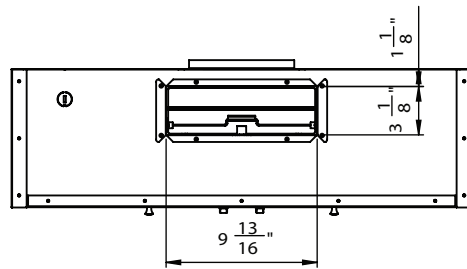

RH701

TOP

SIDE

BACK

| | RH70130AS | RH70136AS |
|------------------------------|--------------------------|--------------------------|
| SIZE | 30" | 36" |
| NET WIDTH | 29-15/16" | 36" |
| PERFORMANCE | | |
| Blower CFM, Max. | 600 | 600 |
| Sones, Max. | 6 | 6 |
| COLOR | | |
| Stainless Steel | Stainless Steel | Stainless Steel |
| FEATURES | | |
| Controls | Mechanical Dial | Mechanical Dial |
| Speed Levels | 3 | 3 |
| Delay Off | No | No |
| Lighting | Halogen, 50W x2 | Halogen, 50W x2 |
| Dual Level Lighting | Yes | Yes |
| Filters | Professional Baffle | Professional Baffle |
| Recirculating Option | No | No |
| Extens on Duct Cover Option | N/A | N/A |
| DUCT SPECIFICATIONS | | |
| Internal Blower - Vertical | 7" round | 7" round |
| Internal Blower - Horizontal | 3-1/4" x 10" rectangular | 3-1/4" x 10" rectangular |
| AC INPUT | 120V - 60Hz | 120V - 60Hz |
| AC POWER | 380W, 3.2A | 380W, 3.2A |
| MOUNTING HEIGHT* | 26" - 36" | 26" - 36" |

*Mounting height refers to distance between top of a 36" tall cooking surface and bottom of hood.